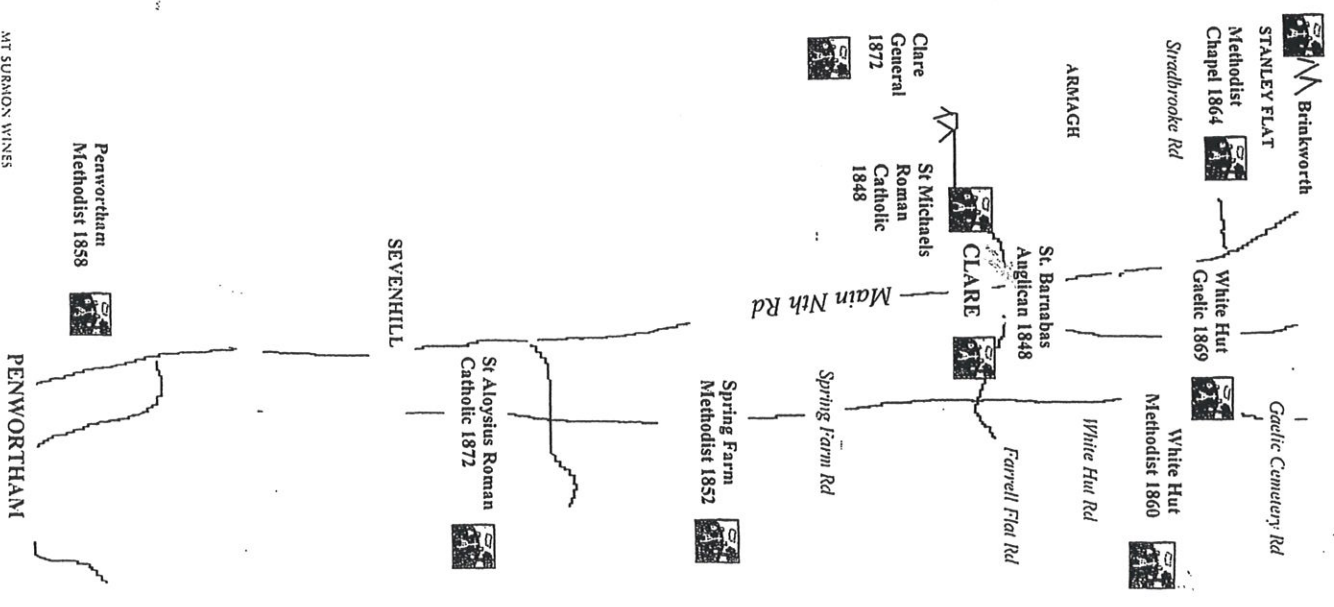

*CHURCHES IN THE MOUNTAINS*

Brinkworth

STANLEY FLAT  
Methodist  
Chapel 1864

Stradbroke Rd

White Hut  
Gaelic 1869

White Hut  
Methodist 1860

Gaelic Cemetery Rd

ARMAGH

White Hut Rd

CLARE

St Barnabas  
Anglican 1848

Farrell Flai Rd

Clare  
General  
1872

St Michaels  
Roman  
Catholic  
1848

Main Nth Rd

Spring Farm Rd

Spring Farm  
Methodist 1852

SEVENHILL

St Aloysius Roman  
Catholic 1872

Penwortham  
Methodist 1858

PENWORTHAM

Penwortham  
St Mark's Anglican

MT SURMON WINES

FLYRE VALLIV