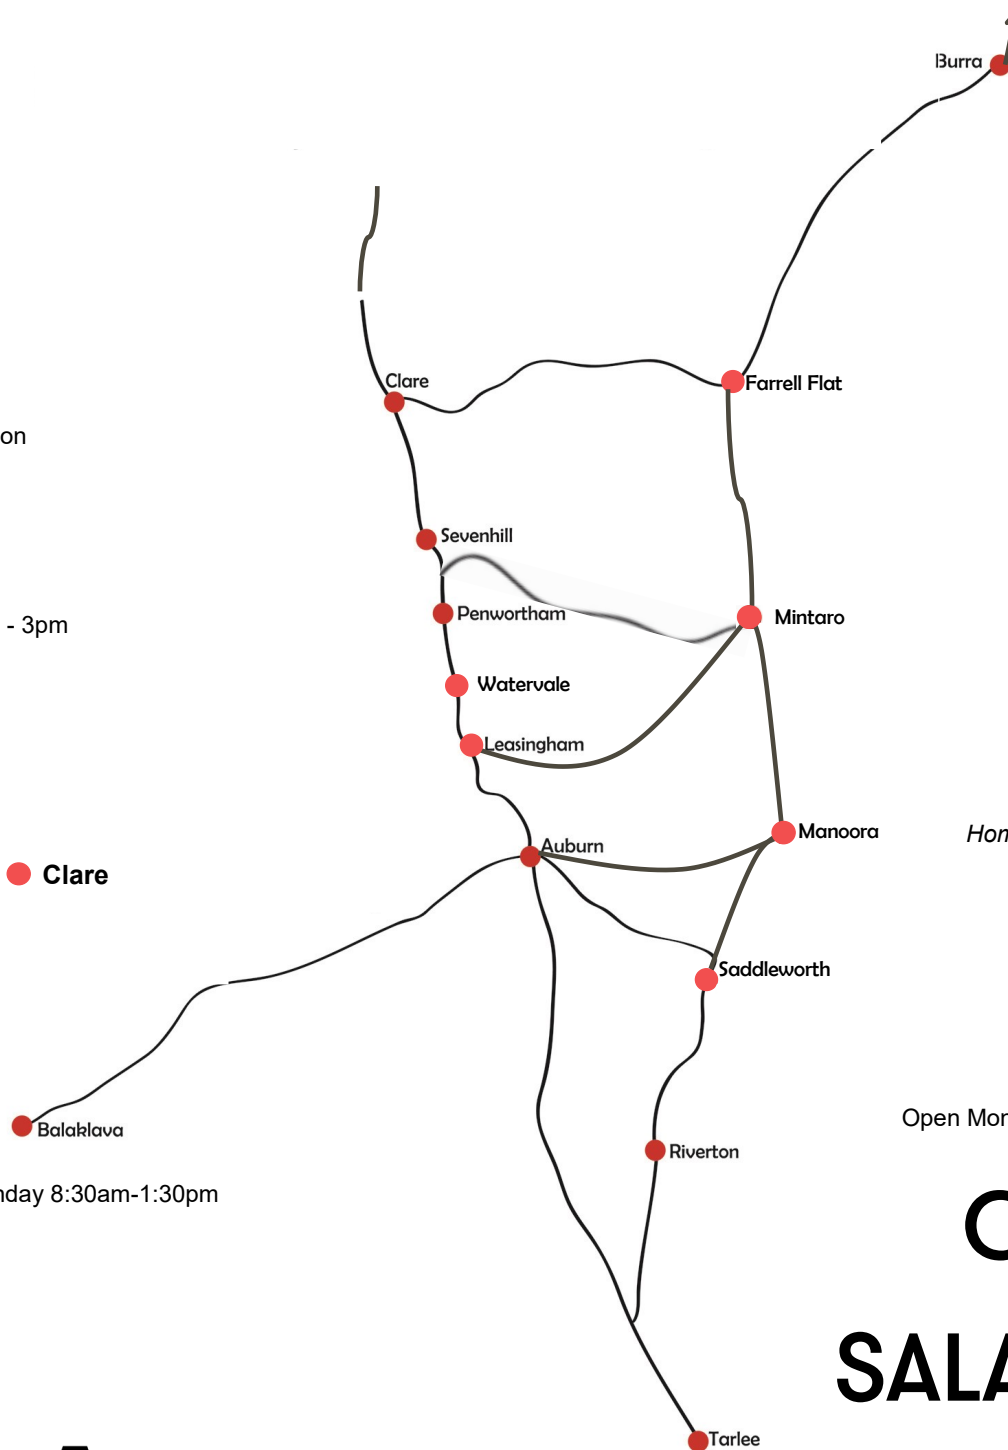

Zest Café ● Clare

Shades of Blue - Jan Norman

Established, Painting

1st – 31st August

Open Monday - Friday 8am - 4:30pm, Saturday

8am - 2pm, Sunday 8:30am - 2pm

**The Journey Studio @ ● Clare
the Beautique Massage & Beauty Therapy**

Vintage Glamour - Meg Mader

Established, Painting

1st – 31st August

Open Monday 9am - 4pm, Saturday 9am - 12noon

Arts Collective Clare Valley ● Clare

Wide Open Spaces - Mixed Group

Established, Multiple Mediums

1st – 31st August

Open Monday & Wednesday - Sunday 10:30am - 3pm

Clare Valley Art Gallery ● Clare

Never Too Late - Pat Stevens

Amateur, Multiple Mediums

31st July – 31st August

Open Thursday - Tuesday 10am - 5pm

Clare Valley Wine, Food and Tourism Centre ● Clare

Within - Julie Lloyd

Emerging, Painting

2nd August - 16th September

Open 10am - 4pm daily

Watervale General Store ● Watervale

Still Life with Food & Drink - Jim Cook

Amateur, Painting

14th August - 14th September

Open Monday-Friday 8am-5pm, Saturday & Sunday 8:30am-1:30pm

Balaklava Courthouse Gallery ● Balaklava

2020 Balco Balaklava Art Prize Exhibition

Mixed Group, Multiple Mediums

6th August - 20th September

Open Thursday, Friday & Sunday 2 - 4pm,

Burra Regional Art Gallery ● Burra

Outside In - Tatty K

Established, Ceramics

1st - 9th August

Open 10am - 4pm daily

Studio Meadows Gallery ● Sevenhill

Vineland - Christopher Meadows

Established, Painting

31st July - 30th August

Open Friday - Sunday 11am - 4pm

Magpie and Stump Hotel ● Mintaro

Stumped @ Mintaro - Gail Kellett

Established, Print-making

29th August - 13th September

Open 11am - 9pm daily

Linhay Gallery ● Auburn

Bees, Butterflies and Bugs

Mixed Group, Multiple Mediums

31st July – 31st August

Open Saturday & Sunday 10am - 4pm

Riverton Light Gallery ● Riverton

Home Body - Robert Hannaford & Allison Mitchell

Established, Multiple Mediums

2nd – 30th August

Open Sunday 12 - 4pm or by appointment

Coffee Palace Gallery ● Riverton

Romantic Traveller - Gilli MacGillivray

Established, Multiple Mediums

8th - 15th August

Open Monday - Sunday 11am-4pm (or by appointment)

Clare Valley SALA Map 2020

Clare Valley Events: <https://clarevalley.com.au/whats-on/sala>

South Australian Events: <https://salafestival.com/artfuel/program>